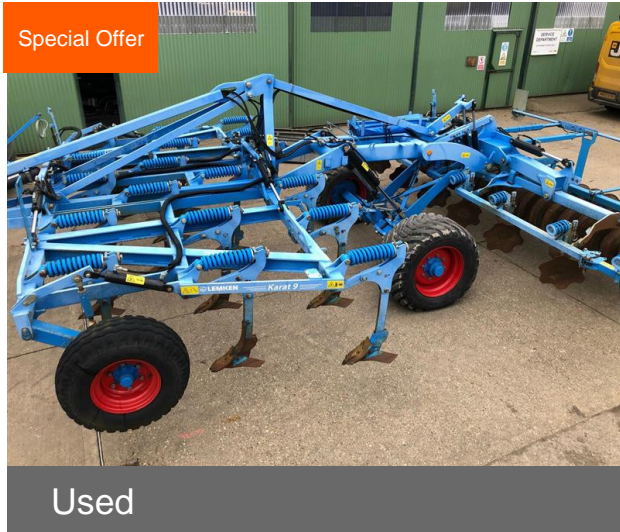

## LEMKEN KARAT 9/500

Now £17,950

Was £26,500 (excl VAT)

### Machine Specifications

|              |                                       |
|--------------|---------------------------------------|
| Price        | Now £17,950<br>Was £26,500 (excl VAT) |
| Year         | 2014                                  |
| Make         | LEMKEN                                |
| Model        | KARAT 9/500                           |
| Stock Number | 61011546                              |
| Condition    | Very good                             |

#### Additional Information:

5m Cultivator, Twin DD packer roller, Road Lights & Markers, Hydraulic folding, trailed, 3 rows of tines, 3 point weight transfer hitch, Rear Levelling discs, Front depth wheels, Good metal, Tungsten points, hyd brakes, Located at Luton Depot