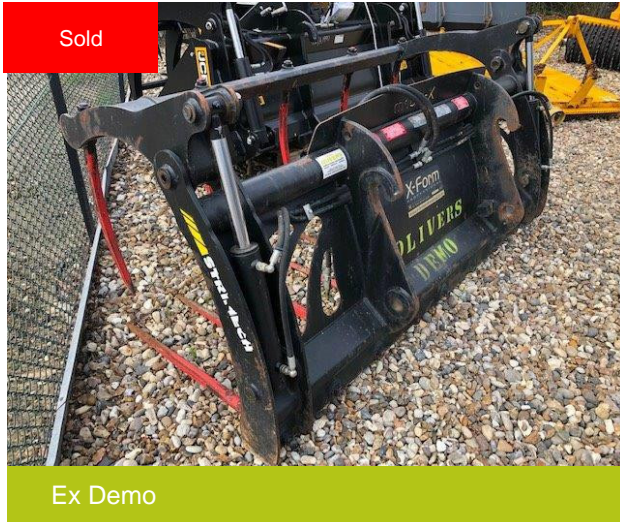

## STRIMECH GS-76 MFG

### Machine Specifications

Price	<b>SOLD</b>
Year	2014
Make	STRIMECH
Model	GS-76 MFG
Stock Number	11009415
Condition	Very good

#### Additional Information:

7 ft 6 " c/w Grab,, KV tines Top and bottom,, 60 Cu ft (1.7cu M),, To fit Scorpion headstock