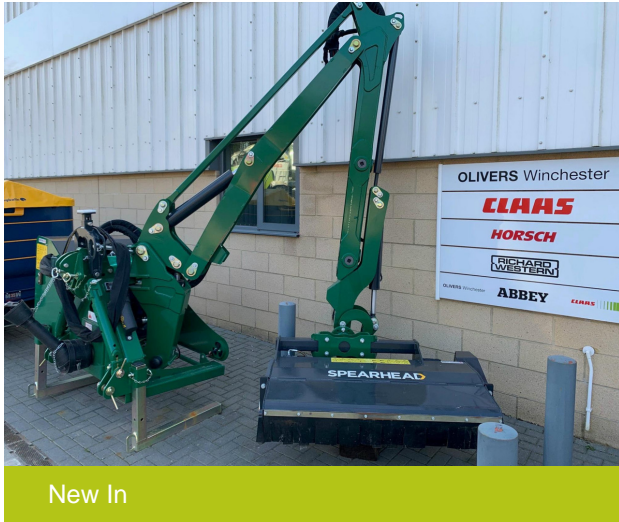

SPEARHEAD TWIGA CLASSIC S60 REACH MOWER

[Ask for best price](#)

Contact details for Dealer

Branch:

Contact:

Stock number:

31012506

Export Enquiries:

+44 (0)7894 698202

Machine Specifications

Price

[Ask for best price](#)

Make

SPEARHEAD

Model

TWIGA CLASSIC S60 REACH MOWER

Stock Number

31012506

Condition

Good