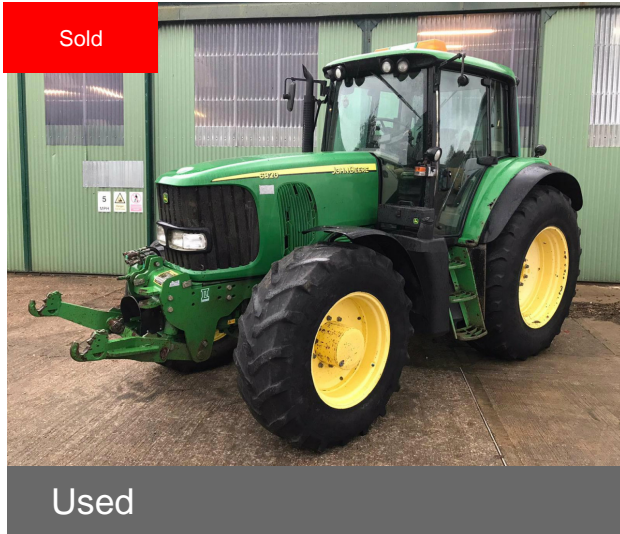

John Deere 6820

Contact details for Dealer

Branch:	Luton
Branch Phone:	+44 (0)1582 727111
Contact:	William Helliwell
Mobile:	+44 (0)7894 698202
Stock number:	11013198
Export Enquiries:	+44 (0)7894 698202

Machine Specifications

Price	SOLD
Year	2005
Make	John Deere
Model	6820
Stock Number	11013198
Engine Hours	14,120
Road Speed	50
Drive Type	Mechanical
Front Tyre Size / Condition	420/85R28 10%
Rear Tyre Size / Condition	520/85R38 40%
Condition	Average
Number of spools	3
Cab Type	Suspended
Front Suspension	✓
Front PTO	✓
Front Linkage	✓
Air Conditioning	✓
Cab Suspension	✓
Trailer Brakes	✓
Air Brakes	✓
Pick Up Hitch	✓
Eco PTO	✓

Additional Information:

John Deere 6820, 50kph, Autoquad, Front linkage and joystick, Front PTO, 2x front spools, 2x rear spools and one for telescopic PUH, Air seat, Passenger seat, Rear tyres: 520/85R38 50% and 40%, Front tyres: 420/85R28 10%, Air brakes, 6 front and 6 rear worklights, 540/540 Eco/1000 PTO, TLS front suspension and cab suspension