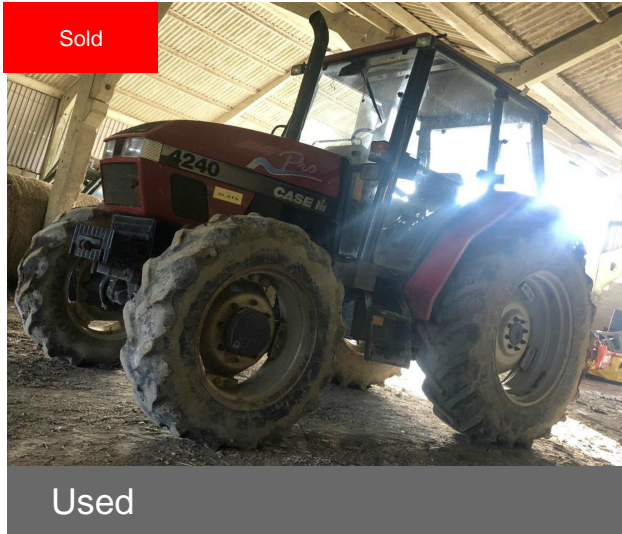

## Case Ih 4240 PRO

### Machine Specifications

Price	<b>SOLD</b>
Year	1997
Make	Case Ih
Model	4240 PRO
Stock Number	51012715
Max HP	85
Engine Hours	4505
Road Speed	40
Drive Type	Mechanical
Front Tyre Size / Condition	12.4R24 75%
Rear Tyre Size / Condition	16.9R34 75%
Condition	Very good
Number of spools	2
Trailer Brakes	✓
Pick Up Hitch	✓

### Additional Information:

Pro spec tractor, 4 wheel drive, Bigger back end linkage, Drawbar, 2 rear spool valves, Rear PTO, Rear Hydraulic trailer brakes, Lovely tidy tractor runs perfect